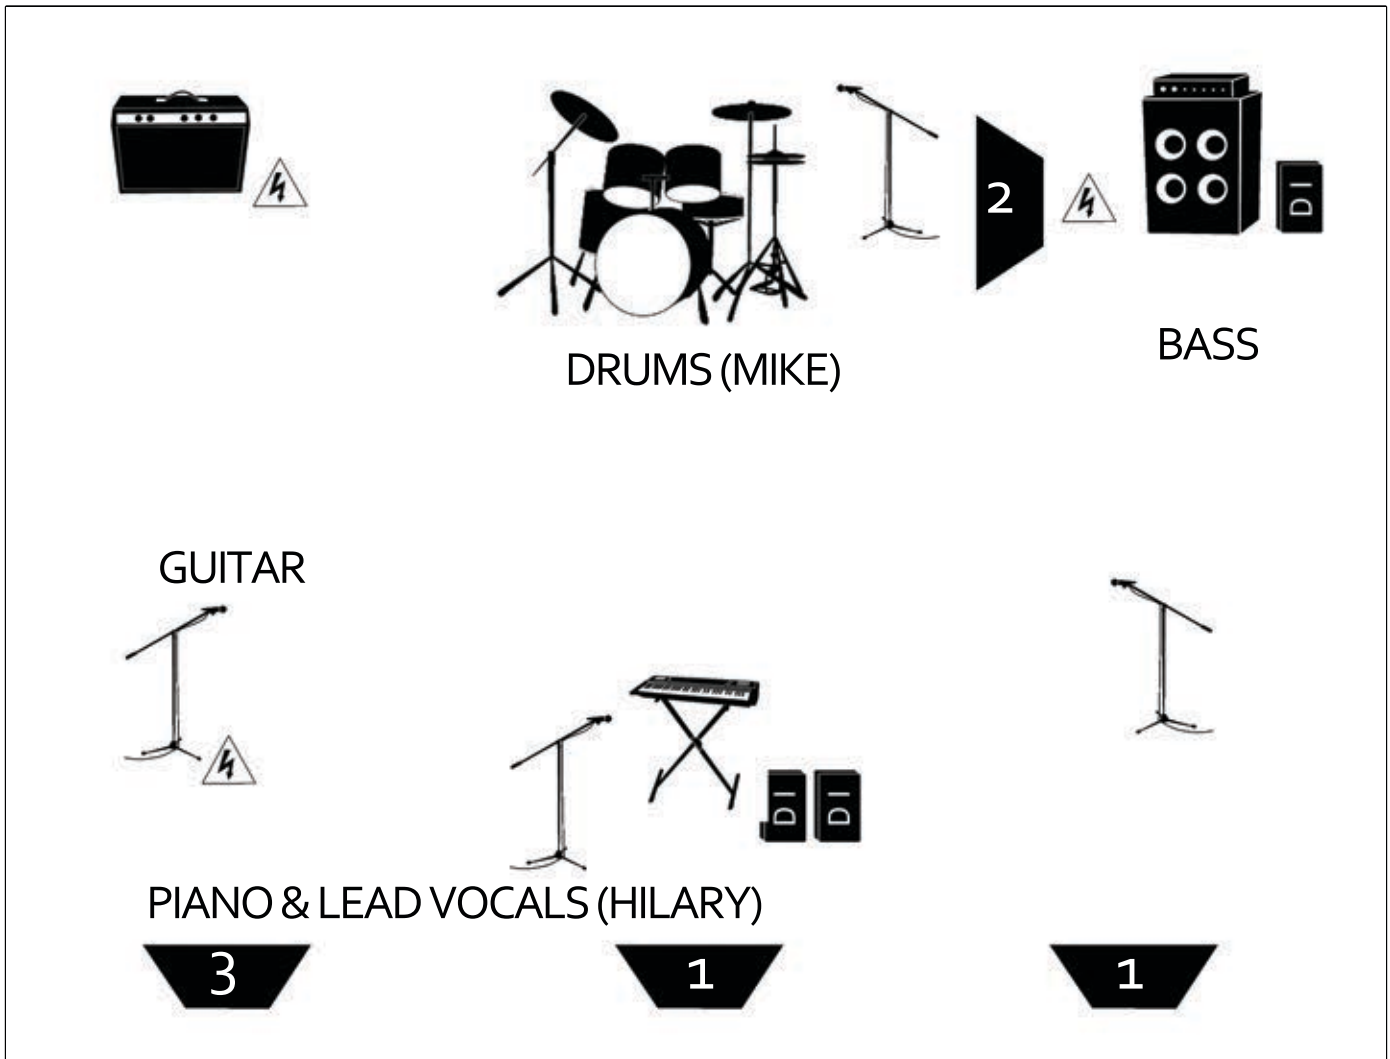

Hilary Grist 2013 Stage Plot

Band contact: Mike Southworth mike@mikesouthworth.com 604-990-1518

Input List:

1. Bass DI
2. Kick
3. Snare
4. Tom1
5. Tom2
6. OH (optional)
- 7 OH (optional)
- 8 HH (optional)
9. El Guitar Amp
10. Keyboard DI L
11. Keyboard DI R
12. BG Vocal @ Drums
13. BG Vocal @ Guitar
14. BG Vocal @ Bass
15. Lead Vocal Hilary Centre